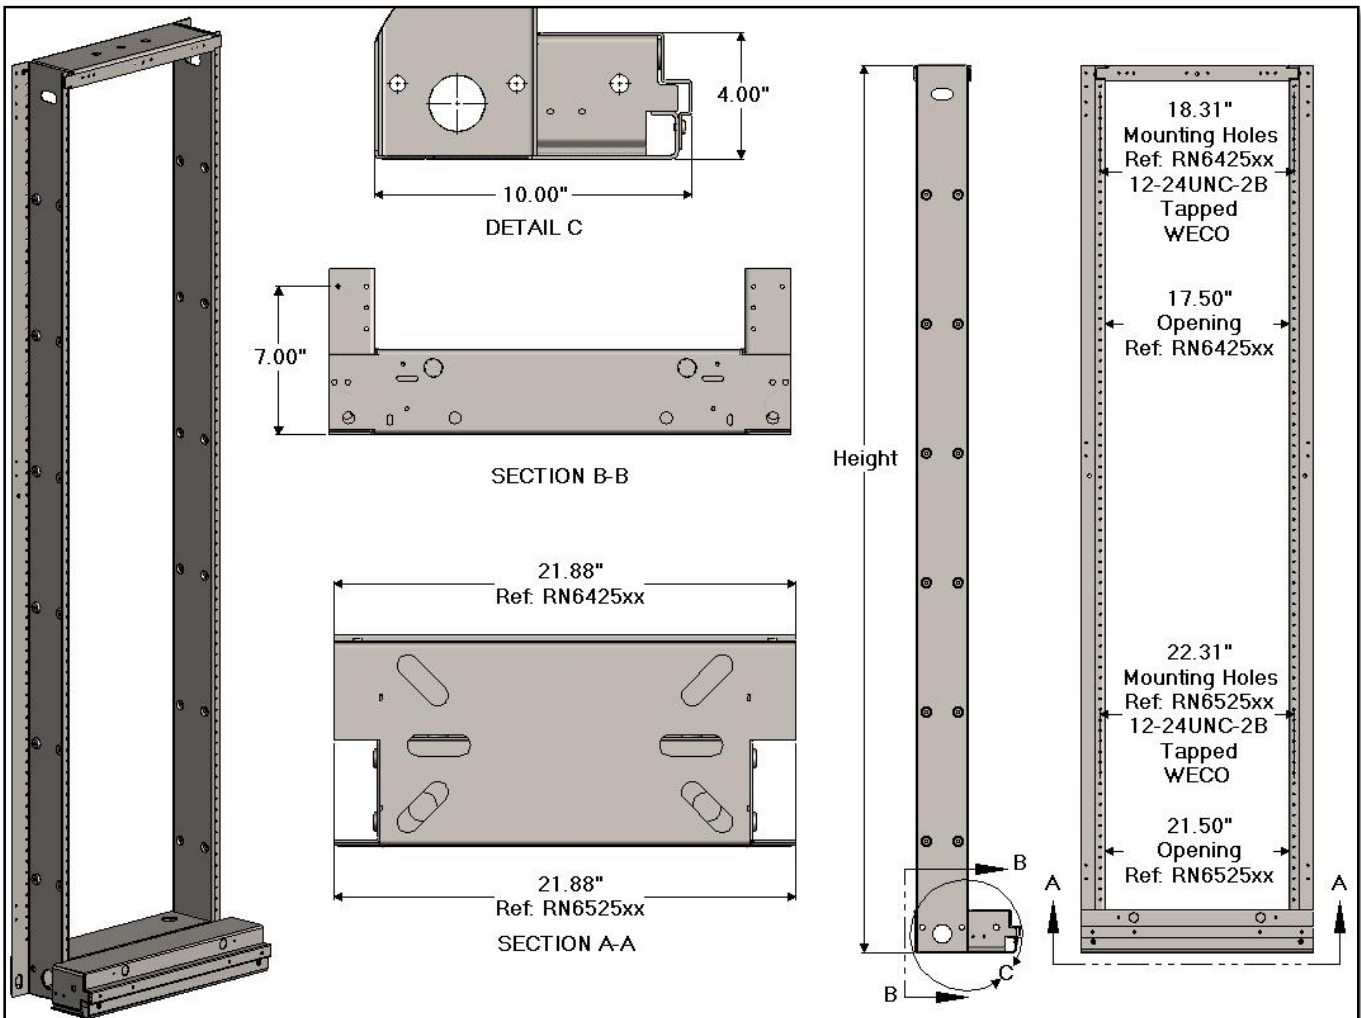

RN6 Series Network Bay Racks - Guard Box Narrow Flange - 1.00" Mounting Spacing - WECO

RN6 Series Network Bay Racks - Guard Box Narrow Flange - 1.00" Mounting Spacing - WECO

CSF P/N#	Width	Height	Description
RN6425xx	19.00"	7'-0"	Guard Box Narrow Flange [Open Duct] Double Sided - #12-24 Mounting Holes - 1.00" Spaced WECO
RN6525xx	23.00"	7'-0"	Guard Box Narrow Flange [Open Duct] Double Sided - #12-24 Mounting Holes - 1.00" Spaced WECO

Notes:

- Finishes: See finish codes
- Other sizes and finishes available upon request.
- 9'-0" and 11'-6" heights may be achieved by using bay extenders. Welded bays taller than 7'-0" are by special order.
- Kit includes Bay Connecting Hardware.
- Order Floor Anchoring and Top Support Hardware separately.